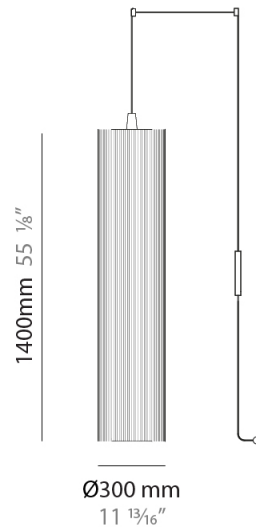

SWING SUSPENSION

D51004- -

base number   Finish Options   Finish Options

1. To build a product code in our configurator select the specify button on the base model # product page
2. To build a manual product code on this datasheet choose from the options listed below in blue font and add the suffix to the base model #

GENERAL

Series: Swing
Partner: Fambuena
Division: Design
Installation: Suspension
Product Type: Pendant
Mounting Location: Ceiling
Light Distribution: Direct

PHYSICAL

Shape: Cylinder
Diameter (mm): 300
Diameter (in): 11 ¹³/₁₆
Height (mm): 1400
Height (in): 55 ¹/₈
Diffuser: Cotton Strand Shade
Fixture Finish: WHI / BLK / RED / GRN / CRE / RUS / VIO / LIL
Holder Finish: Chrome
Fixture Material: Cotton / Metal
Primary Material: Fabric
Cable Details: Max. Cable Length 8500mm / 335"

ELECTRICAL

Number of Lamps: 1
Lamp Type: LED Retrofit
Bulb Included: Bulb Not Included
Max. Wattage Per Lamp (W): 7
Lamp Base: E26
Input Voltage (V): 120
Upon Request: 277Vac / GU24

LED

OPTICAL

RATINGS AND CERTIFICATIONS

Certified By: Certified for North American Standards
IP rating: IP20

PROJECT
TYPE
SPECIFIER
QUANTITY
DATE