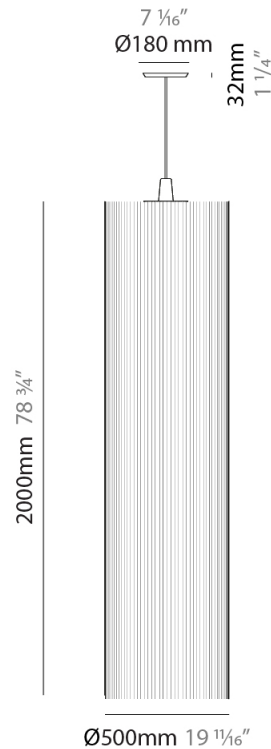

SWING SUSPENSION

D51010-

base number   Finish Options   -   Finish Options

1. To build a product code in our configurator select the specify button on the base model # product page
2. To build a manual product code on this datasheet choose from the options listed below in blue font and add the suffix to the base model #

GENERAL

Series: Swing
Partner: Fambuena
Division: Design
Installation: Suspension
Product Type: Pendant
Mounting Location: Ceiling
Light Distribution: Direct

PHYSICAL

Shape: Cylinder
Diameter (mm): 500
Diameter (in): 19 ¹¹/₁₆
Height (mm): 2000
Height (in): 78 ³/₄
Diffuser: Cotton Strand Shade
Fixture Finish: WHI / BLK / RED / GRN / CRE / RUS / VIO / LIL
Holder Finish: CHR/WHI
Fixture Material: Cotton / Metal
Primary Material: Fabric
Cable Details: Cable Length 2000mm / 79"

ELECTRICAL

Number of Lamps: 1
Lamp Type: LED Retrofit
Bulb Included: Bulb Not Included
Max. Wattage Per Lamp (W): 7
Lamp Base: E26
Input Voltage (V): 120
Upon Request: 277Vac / GU24

LED

OPTICAL

RATINGS AND CERTIFICATIONS

Certified By: Certified for North American Standards
IP rating: IP20

PROJECT
TYPE
SPECIFIER
QUANTITY
DATE