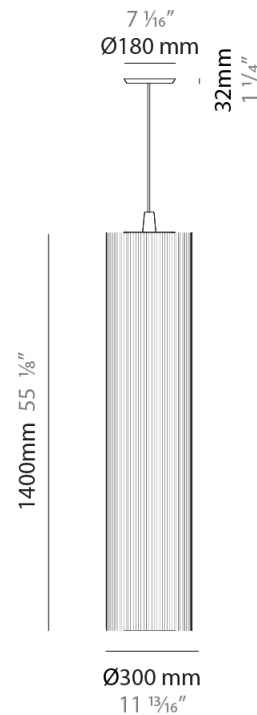

PROJECT
TYPE
SPECIFIER
QUANTITY
DATE

SWING SUSPENSION

D51008- _____ - _____
base number   Finish   Finish
                         Options   Options

1. To build a product code in our configurator select the specify button on the base model # product page
2. To build a manual product code on this datasheet choose from the options listed below in blue font and add the suffix to the base model #

GENERAL

Series: Swing
Partner: Fambuena
Division: Design
Installation: Suspension
Product Type: Pendant
Mounting Location: Ceiling
Light Distribution: Direct

PHYSICAL

Shape: Cylinder
Diameter (mm): 300
Diameter (in): 11 ¹³/₁₆
Height (mm): 1400
Height (in): 55 ¹/₈
Diffuser: Cotton Strand Shade
Fixture Finish: WHI / BLK / RED / GRN / CRE / RUS / VIO / LIL
Holder Finish: CHR/WHI
Fixture Material: Cotton / Metal
Primary Material: Fabric
Cable Details: Cable Length 2000mm / 79"

ELECTRICAL

Number of Lamps: 1
Lamp Type: LED Retrofit
Bulb Included: Bulb Not Included
Max. Wattage Per Lamp (W): 7
Lamp Base: E26
Input Voltage (V): 120
Upon Request: 277Vac / GU24

LED

OPTICAL

RATINGS AND CERTIFICATIONS

Certified By: Certified for North American Standards
IP rating: IP20