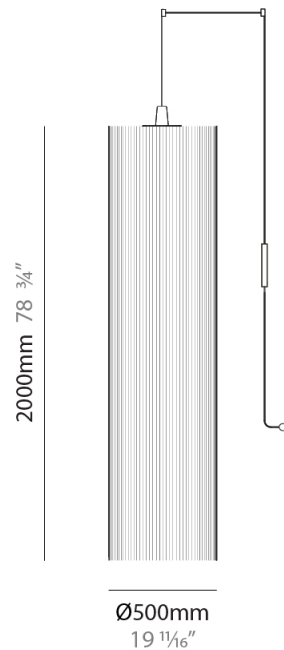

PROJECT _____
TYPE _____
SPECIFIER _____
QUANTITY _____
DATE _____

SWING SUSPENSION

D51006- _____
base number   Finish   Finish
                         Options   Options

1. To build a product code in our configurator select the specify button on the base model # product page
2. To build a manual product code on this datasheet choose from the options listed below in blue font and add the suffix to the base model #

GENERAL

Series: Swing
Partner: Fambuena
Division: Design
Installation: Suspension
Product Type: Pendant
Mounting Location: Ceiling
Light Distribution: Direct

PHYSICAL

Shape: Cylinder
Diameter (mm): 500
Diameter (in): 19 ³/₄
Height (mm): 2000
Height (in): 78 ³/₄
Diffuser: Cotton Strand Shade
Fixture Finish: WHI / BLK / RED / GRN / CRE / RUS / VIO / LIL
Fixture Material: Cotton / Metal
Primary Material: Fabric
Cable Details: Max. Cable Length 8500mm / 335"

ELECTRICAL

Number of Lamps: 1
Lamp Type: LED Retrofit
Bulb Included: Bulb Not Included
Max. Wattage Per Lamp (W): 7
Lamp Base: E26
Input Voltage (V): 120
Upon Request: 277Vac / GU24

LED

OPTICAL

RATINGS AND CERTIFICATIONS

Certified By: Certified for North American Standards
IP rating: IP20